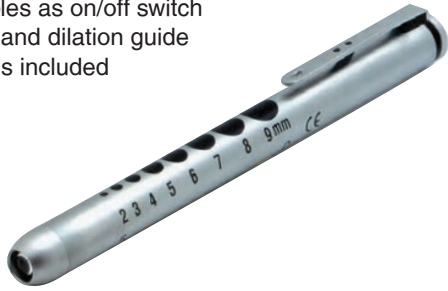

Diagnostic Penlight

- Modern satin finish aluminium body – delux model
- Pocket clip doubles as on/off switch
- Useful 5cm rule and dilation guide
- 2 x AAA batteries included