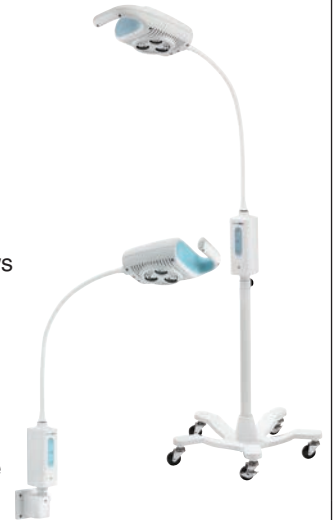

Green Series™ 300 General Exam Light

Utilising a single white LED, the GS 300 Exam Light provides a whiter, brighter light than halogen and consumes less energy.

Features

- Perfect combination of intense light output and cool operation in a compact design
- Affordable price and rugged performance
- Touchless On/Off
- Multiple mounting options for floor space maximisation
- Lower cost of ownership and energy consumption due to elimination of bulb replacement
- Easy assembly
- 5 year limited warranty to include the LED light source and power supply only

		Each	3+
WL44416	GS 300 Exam Light with wall/table mount	$599.00	$499.00
WL44456	GS 300 Exam Light with mobile stand	$699.00	$649.00

Green Series™ 600 Minor Procedure Light

Featuring three LEDs and a wider head, the GS 600 is designed specifically for demanding viewing conditions.

Features

- Three white LEDs for greater intensity
- Touchless power controls and adjustable light output
- Disposable sheath available to help reduce the risk of cross-contamination
- Rugged, ergonomic design allows for improved performance and long-lasting durability
- Low cost of ownership due to elimination of bulb replacement and lower energy consumption
- Easy to assemble and clean
- 5 year limited warranty to include the LED light source and power supply only

		Each	3+
WL44616	GS 600 Procedure Light with wall/table mount	$1,099.00	$899.00
WL44606	GS 600 Procedure Light with mobile stand	$1,199.00	$999.00

Green Series™ 900 Procedure Light

This procedure light, featuring six LEDs, combines outstanding durability, extraordinary maneuverability, unparalleled spot quality and multiple mounting options.

Features