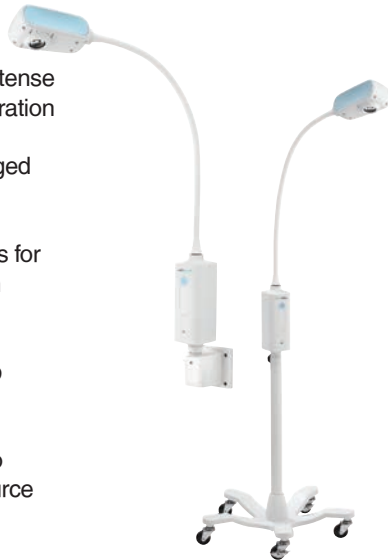

Green Series™ 300 General Exam Light

Utilising a single white LED, the GS 300 Exam Light provides a whiter, brighter light than halogen and consumes less energy.

Features

- Perfect combination of intense light output and cool operation in a compact design
- Affordable price and rugged performance
- Touchless On/Off
- Multiple mounting options for floor space maximisation
- Lower cost of ownership and energy consumption due to elimination of bulb replacement
- Easy assembly
- 5 year limited warranty to include the LED light source and power supply only

		Each	3+
WL44416	GS 300 Exam Light with wall/table mount	$599.00	$499.00
WL44456	GS 300 Exam Light with mobile stand	$699.00	$649.00

Green Series™ 600 Minor Procedure Light

Featuring three LEDs and a wider head, the GS 600 is designed specifically for demanding viewing conditions.

Features

- Three white LEDs for greater intensity
- Touchless power controls and adjustable light output
- Disposable sheath available to help reduce the risk of cross-contamination
- Rugged, ergonomic design allows for improved performance and long-lasting durability
- Low cost of ownership due to elimination of bulb replacement and lower energy consumption
- Easy to assemble and clean
- 5 year limited warranty to include the LED light source and power supply only