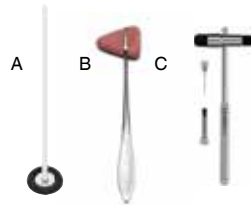

Tuning Forks with Foot

Made of Stainless Steel

SMG128	128C	\$19
SMG256	256C	\$29
SMG512	512C	\$19
SMG1024	1024C	\$19

Ragg Tuning Forks

Made in England

TOP QUALITY
STAINLESS STEEL

MW87695	C128	\$85
MW87708	C256	\$99
MW87716	C512	\$85
MW87724	C1024	\$85

Multi-Frequency Tuning Fork

Rydel-Seiffer
C64/C128Hz

\$39
SAS543

Tuning Forks

Made of aluminium

SAS538	C128 w/weights	\$29.00
SAS539	C256 w/weights	\$29.00
SAS540	C512	\$16
SAS541	C1024	\$16
SAS537	Boxed set of 5	\$99.00

Percussion Hammers

A. National/London Hospital		
SAS232	38cm	\$10.50
B. Taylor		
SAS243	20cm	\$14.20
C. Buck (with needle and brush)		
SAS244	20cm	\$23.95

Laryngeal Mirror

Single piece mirror with handle

Also available with mirrors only and handle separate.

SAA2276	Size 3	16mm	\$24
SAA2277	Size 4	18cm	
SAA2278	Size 5	20mm	
SAA2279	Size 6	22mm	

Pinwheel Wartenburg

\$27.95
SAA2009

Eye Charts

BTE3D	PTU Direct 3m	\$22.95
BTE6D	BUH Direct 6m	\$24.50
BO021	AOT Universal Direct 6m	\$24.50
BO1621	E's Direct 3m	\$22.95
BTE6E	E's Direct 6m	\$24.50
BTE6A	Animals Direct 6m	\$24.50