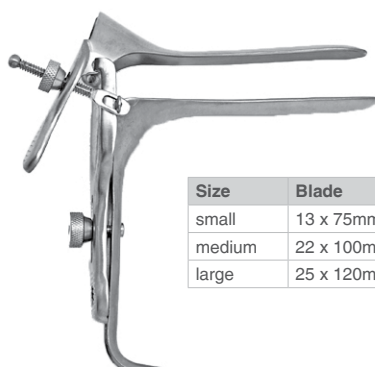

WL590XS	Extra Small	Box/24	<b>\$108.00</b>
WL59000	Small	Box/24	
WL59001	Medium	Box/24	<b>\$102.00</b>
WL59004	Large	Box/18	

WL59000LED	LED Vaginal Specula	Small	Box/24	<b>\$189.00</b>
WL59001LED	LED Vaginal Specula	Medium	Box/24	<b>\$189.00</b>

## Graves vaginal specula

Size	Blade
small	20x75mm
medium	35x95mm
large	35x115mm

	HIPP		ARMO	
small	SAH501001	<b>\$59.00</b>	SY5500	<b>\$32.30</b>
medium	SAH501002	<b>\$63.00</b>	SY5501	<b>\$34.00</b>
large	SAH501003	<b>\$67.00</b>	SY5502	<b>\$37.00</b>

## Pederson vaginal specula

Size	Blade
small	13 x 75mm
medium	22 x 100mm
large	25 x 120mm

	HIPP		ARMO	
small	SAH501101	<b>\$75.00</b>	SY5503	<b>\$34.00</b>
medium	SAH501102	<b>\$78.00</b>	SY5504	<b>\$37.00</b>
large	SAH501103	<b>\$86.00</b>	SY5505	<b>\$39.00</b>

## Sims vaginal specula

Code	Size	Blade	Price
SA5511	small	25 x 65mm / 30 x 75mm	<b>\$26.00</b>
SA5512	medium	30 x 70mm / 35 x 75mm	<b>\$28.00</b>
SAS395	large	35 x 85mm / 40 x 90mm	<b>\$29.00</b>